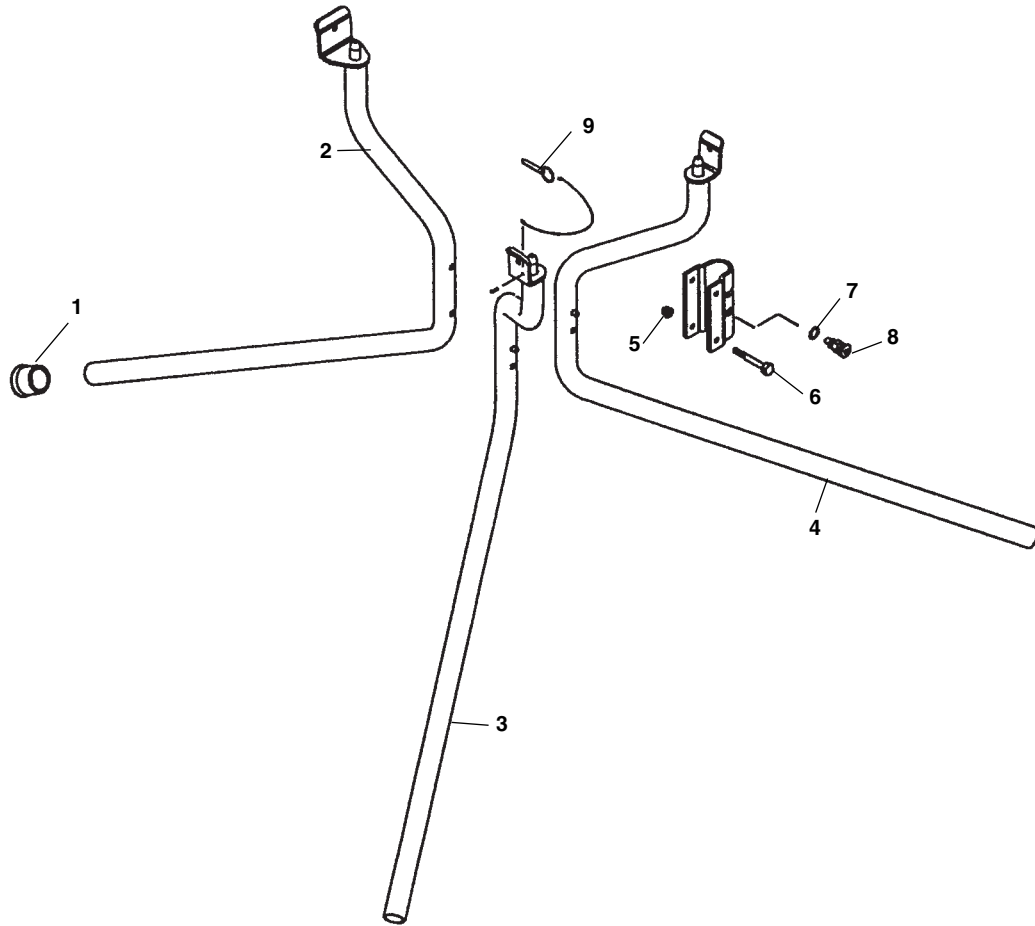

120 Stand

**NOTE: Order parts by Catalog Number only.
DO NOT order by Reference Number.**

Ref. No.	Catalog No.	Description
—	67822	120 Stand
1	37962	Rubber Foot (3)
2	72287	Rear Leg
3	72292	Left Front Leg
4	72297	Right Front Leg
5	83890	Lock Nut 1/4" - 20
6	44510	Screw 1/4" - 20 x 2" Socket Head
7	75695	Lock Washer 7/16" Internal
8	59510	Plunger Assembly (2)
9	51092	Hitch Pin